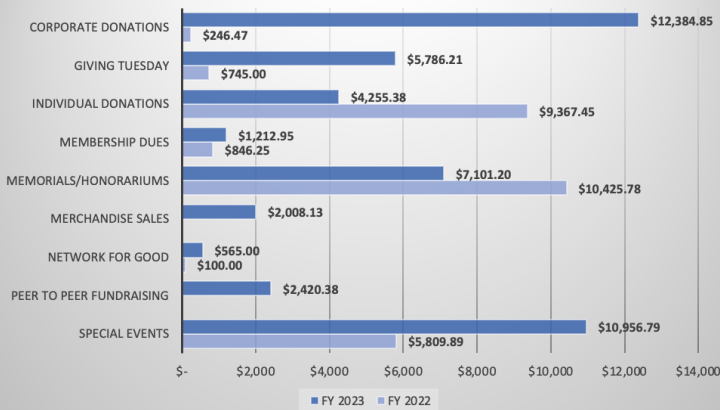

# Yearly Review

**\$34,279.16**  
Raised in  
2023

**GOAL**

**\$100,000**  
**WRANGLER**  
**CABIN**  
**RENOVATIONS**

**REVENUE - YEARLY COMPARISON**

**EXPENSES - YEARLY COMPARISON**

**\$77,857.36**

Unrestricted Assets

**\$29,957.65**

Restricted Assets  
Wrangler Cabins

**\$19,916.73**

Yearly Expenditures

**\$10,000 Circle**

Ware Foundation

**\$5000 Circle**

Sidney Dorsett