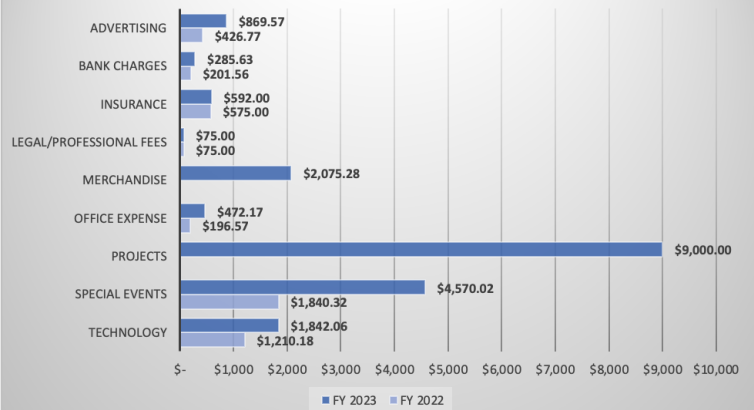

# Yearly Review

**\$34,279.16**  
Raised in  
2023

**GOAL**

**\$100,000**  
**WRANGLER**  
**CABIN**  
**RENOVATIONS**

**REVENUE - YEARLY COMPARISON**

**EXPENSES - YEARLY COMPARISON**

**\$77,857.36**

Unrestricted Assets

**\$29,957.65**

Restricted Assets  
Wrangler Cabins

**\$19,916.73**

Yearly Expenditures

**\$10,000 Circle**

Ware Foundation

**\$5000 Circle**

Sidney Dorsett